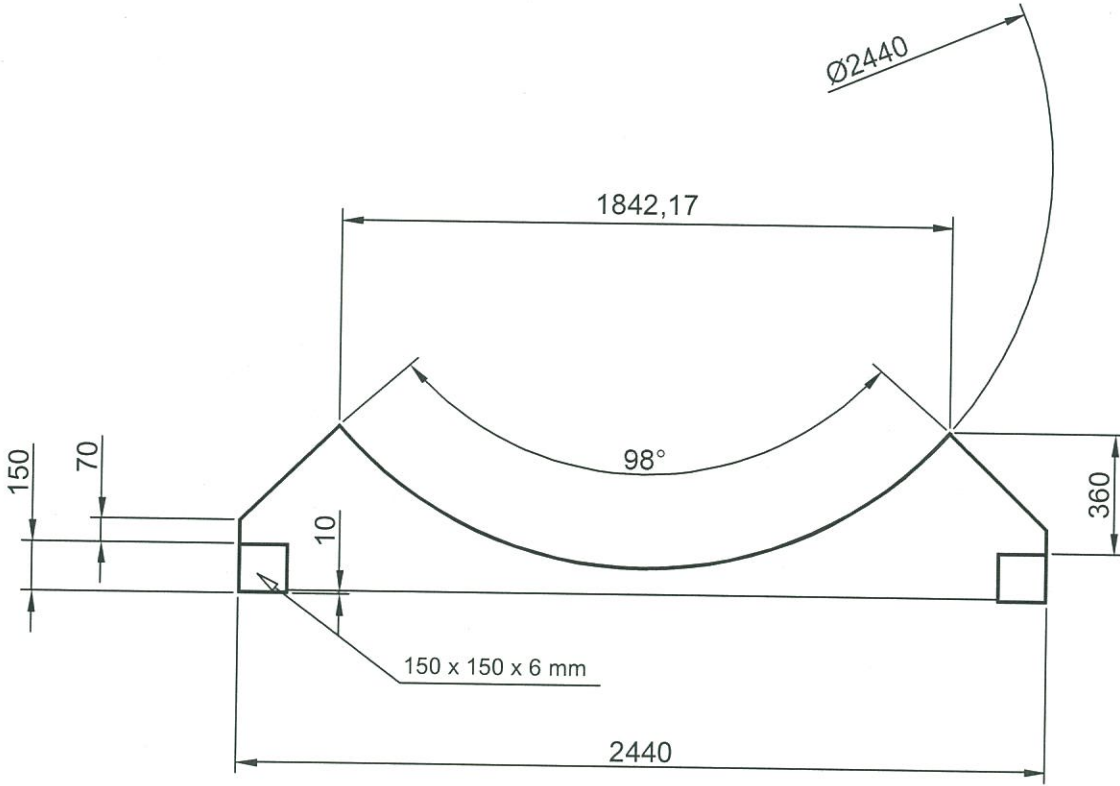

KONTEYNER TANK

KUŞAK PROFİLİ

12 21

KONTEYNER TANK
DIŐ GÖVDESİ

Handwritten signature or initials in blue ink.

KONTEYNER TANK

TAŞIYICI ŞASESİ

Handwritten signature or initials in blue ink.